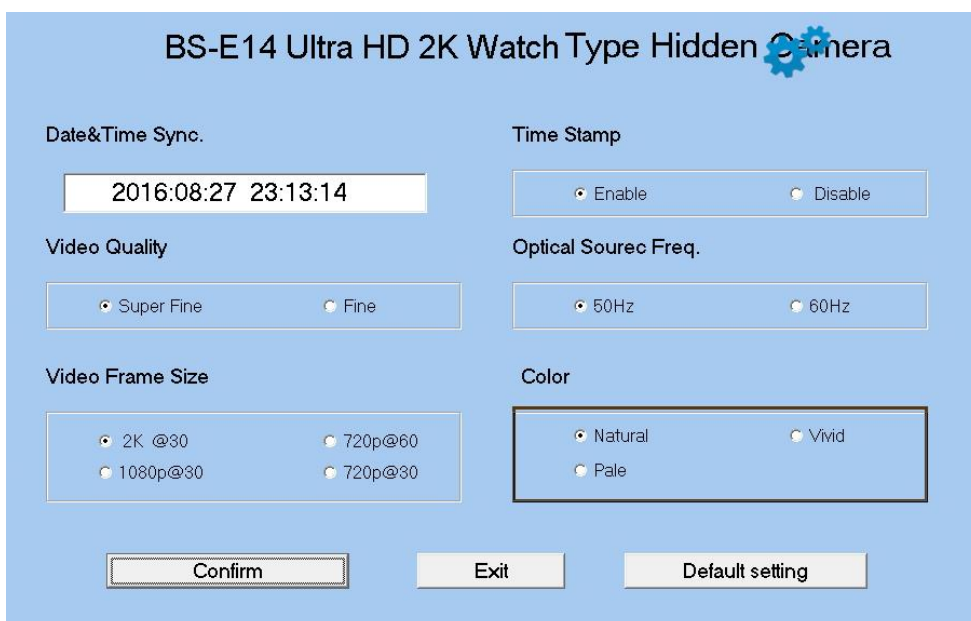

Parameter Setup

Run the "SETUP" program to change the parameters.